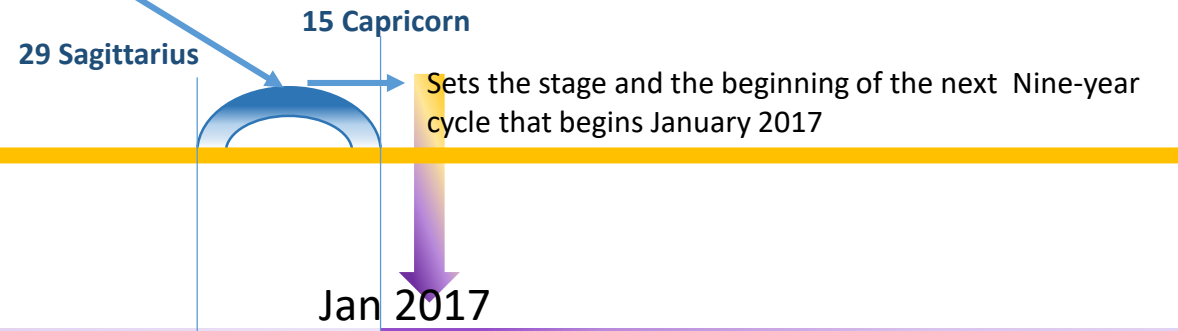

# Condensed version

of the **Orbit of Pluto** from Jan 2008 to Dec 2016 is reflected in the **Mercury Retrograde** (29 Sag to 15 Capricorn) transitions from Dec 2016 to Jan 2017, bringing in information from Pluto's use of power and intention from 2008 to 2016.

Orbit of **Mercury** through each constellation sector (30 degrees) Approx 15-18 days

Orbit of **Mercury Retrograde** through each constellation sector (30 degrees) Approx 70 days

## Time Line/Orbit of Mercury

Jan 2008

Dec 2016