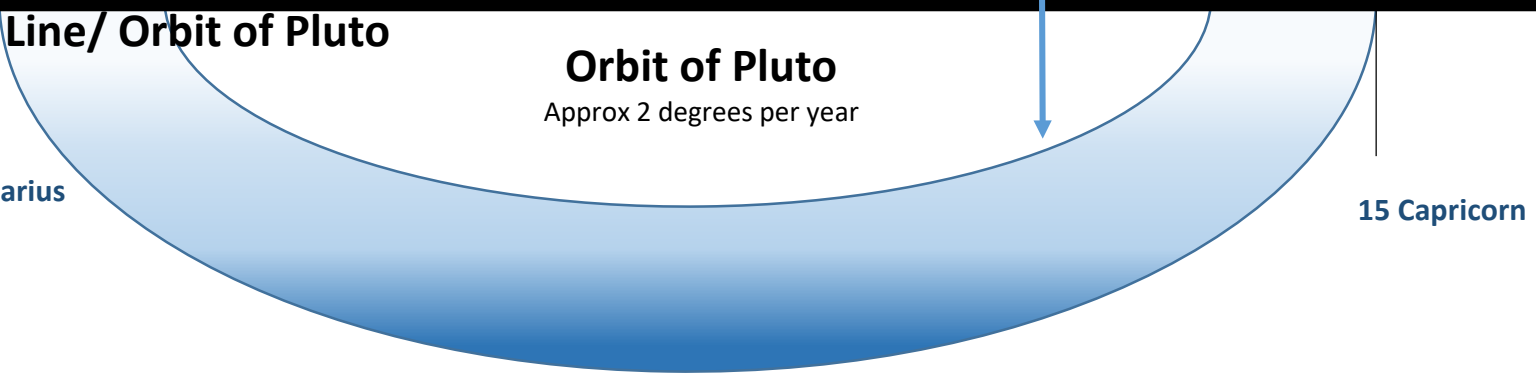

# Condensed version

of the **Orbit of Pluto** from Jan 2008 to Dec 2016 is reflected in the **Mercury Retrograde** (29 Sag to 15 Capricorn) transitions from Dec 2016 to Jan 2017, bringing in information from Pluto's use of power and intention from 2008 to 2016.

Orbit of **Mercury** through each constellation sector (30 degrees) Approx 15-18 days

Orbit of **Mercury Retrograde** through each constellation sector (30 degrees) Approx 70 days

## Time Line/Orbit of Mercury

Jan 2008

Dec 2016

## Time Line/ Orbit of Pluto

*Mercury retrograde appears to be random and sporadic, however, it consistently provides influx of information gathered from key orbits of other planets.*

**Pluto spanned constellation sectors 29 Sagittarius to 15 Capricorn  
From 2008 to 2016**