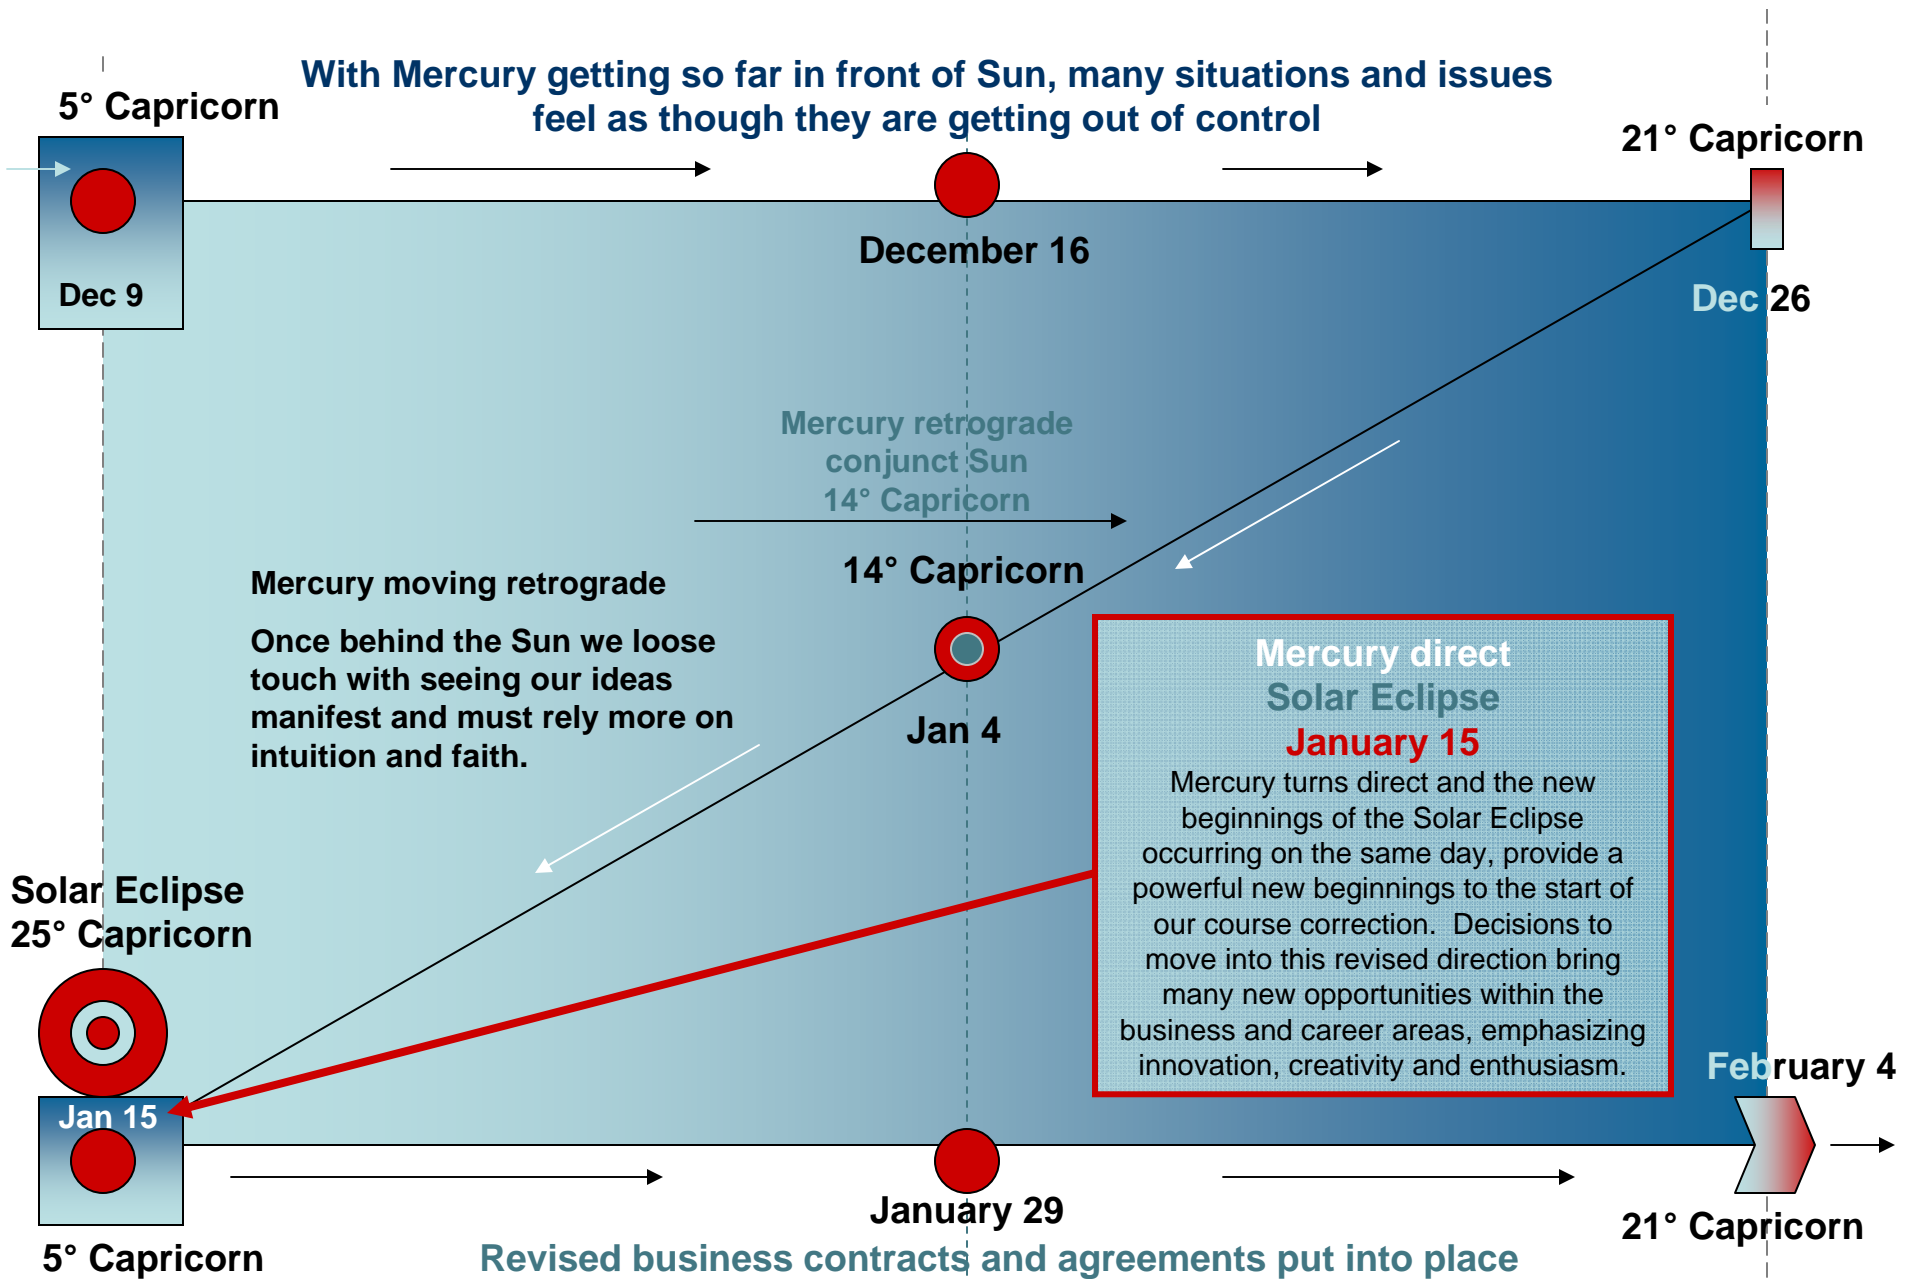

# Mercury Retrograde

REVISION OF BUSINESS CONTRACTS  
AND AGREEMENTS

5 CAPRICORN TO 21 CAPRICORN

DECEMBER 26 TO JANUARY 15

MERCURY RETROGRADE

Mercury retrograde provides the course correction that begins in December and creates a bridge of transformation into 2010. Mercury retrograde in Capricorn connects with powerful Pluto right before Mercury hits 5° Capricorn. The information that begins streaming into the events, surround issues of business, government and industry. On a personal level our career and contracts within our business arena become key issues. Many people will change career positions and directions all according to the decisions that are made during this time. This type of course corrections opens up many opportunities that have been unavailable until this time. The bridge from a TWO year (of waiting) to a THREE year (of creativity) becomes a dramatic change in venue, options and expression. Mars retrograde plays an important part of our decisions as they line up with our actions to become a coordinated focus in expression, creative pursuits and innovative actions.

**Mercury Retrograde – December 2009 / January 2010**

# Mercury Retrograde Phenomena

 Sun – Present Time & Purpose  
 Mercury – Thoughts, Information and communication